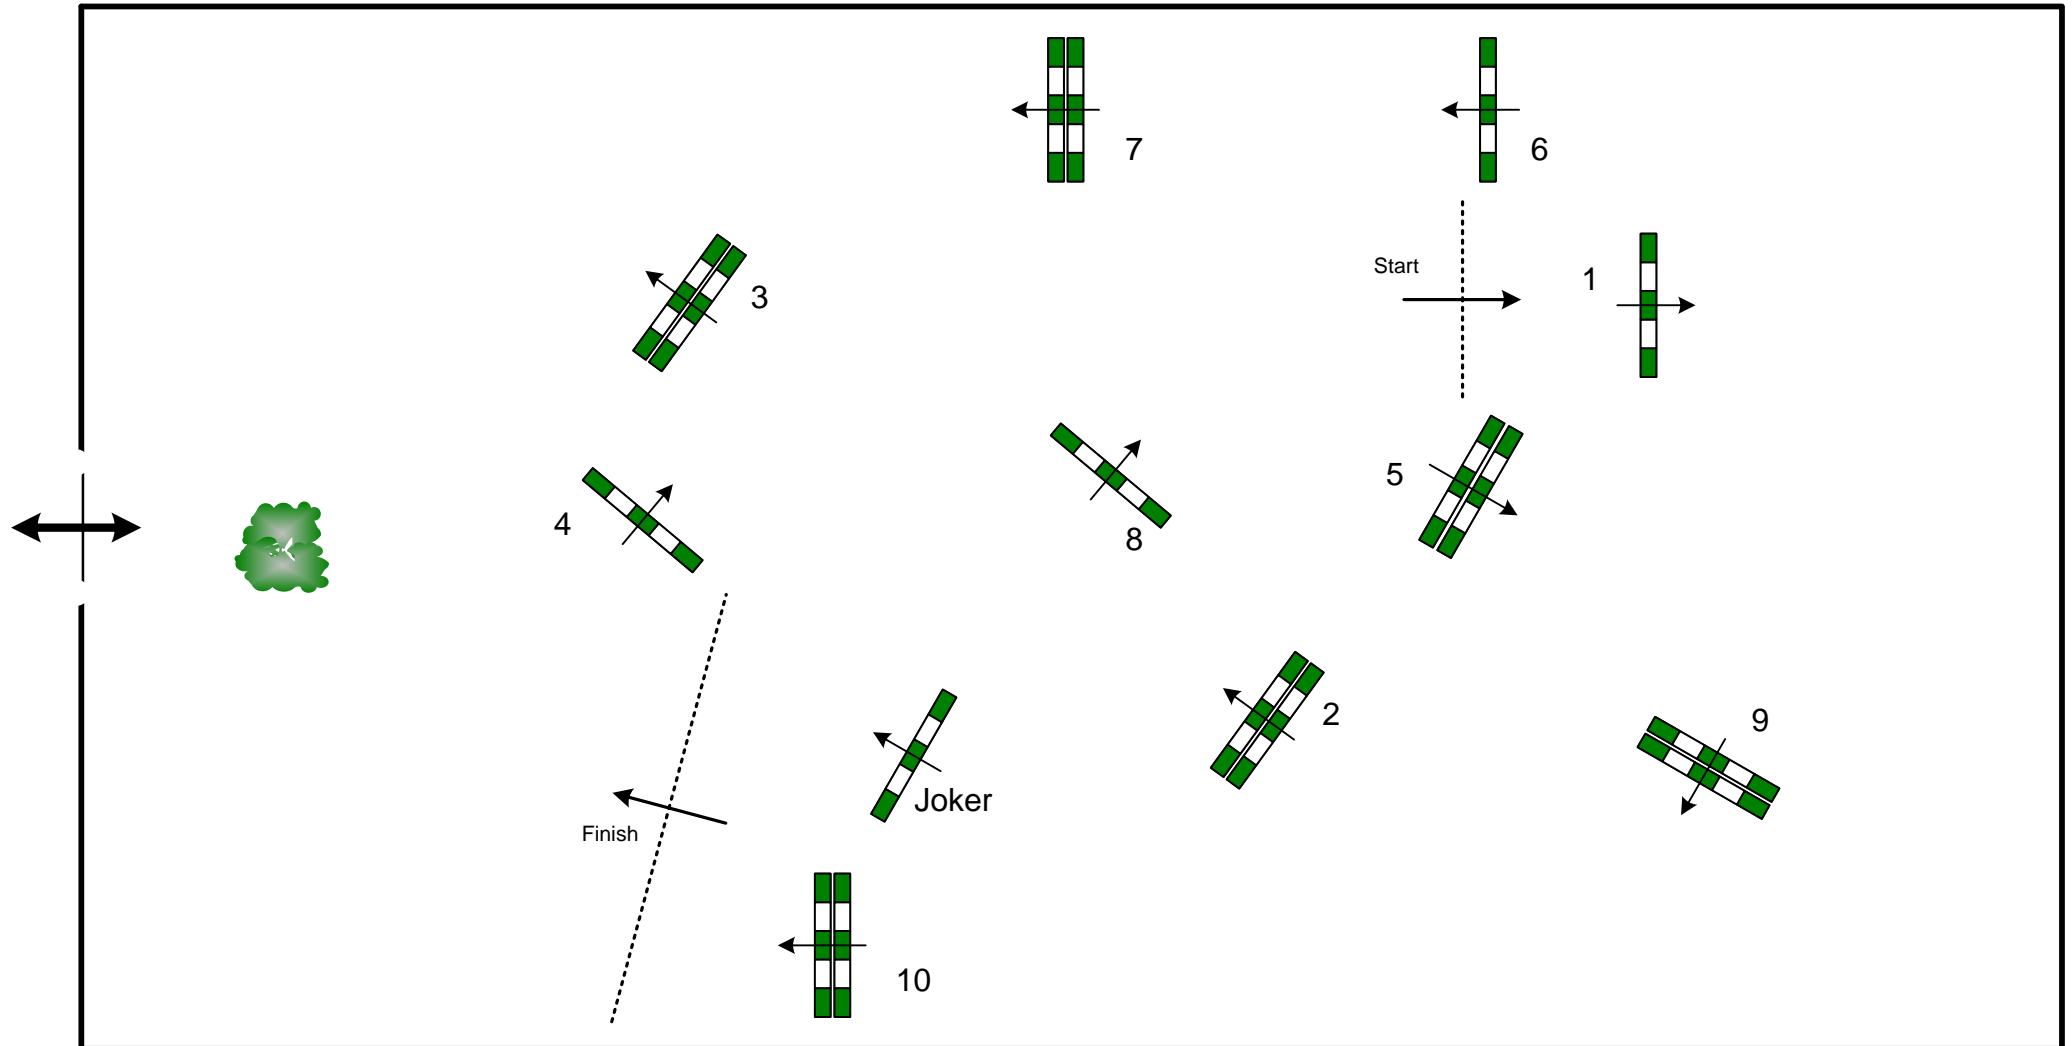

# C.S.I 4\* Porto - 2009

Competition: 7 – 1,35m - Accumulator

12th December 2009

Table: A	Speed: 350 m/min	Obstacles: 11	Jump-off: N/A	2nd Jump-off: N/A
National RG: N/A	Length: 450 m	Efforts: 10	Length: 0 m	Length: 0 m
FEI RG / Art. 269	Time allowed: 78 sec	Penalty sec: N/A	Time allowed: 0 sec	Time allowed: 0 sec
Height: 1,35 m	Time limit: 156 sec	Closed combination: N/A	Time limit: 0 sec	Time limit: 0 sec

C.D.: Bernardo Costa Cabral (POR)