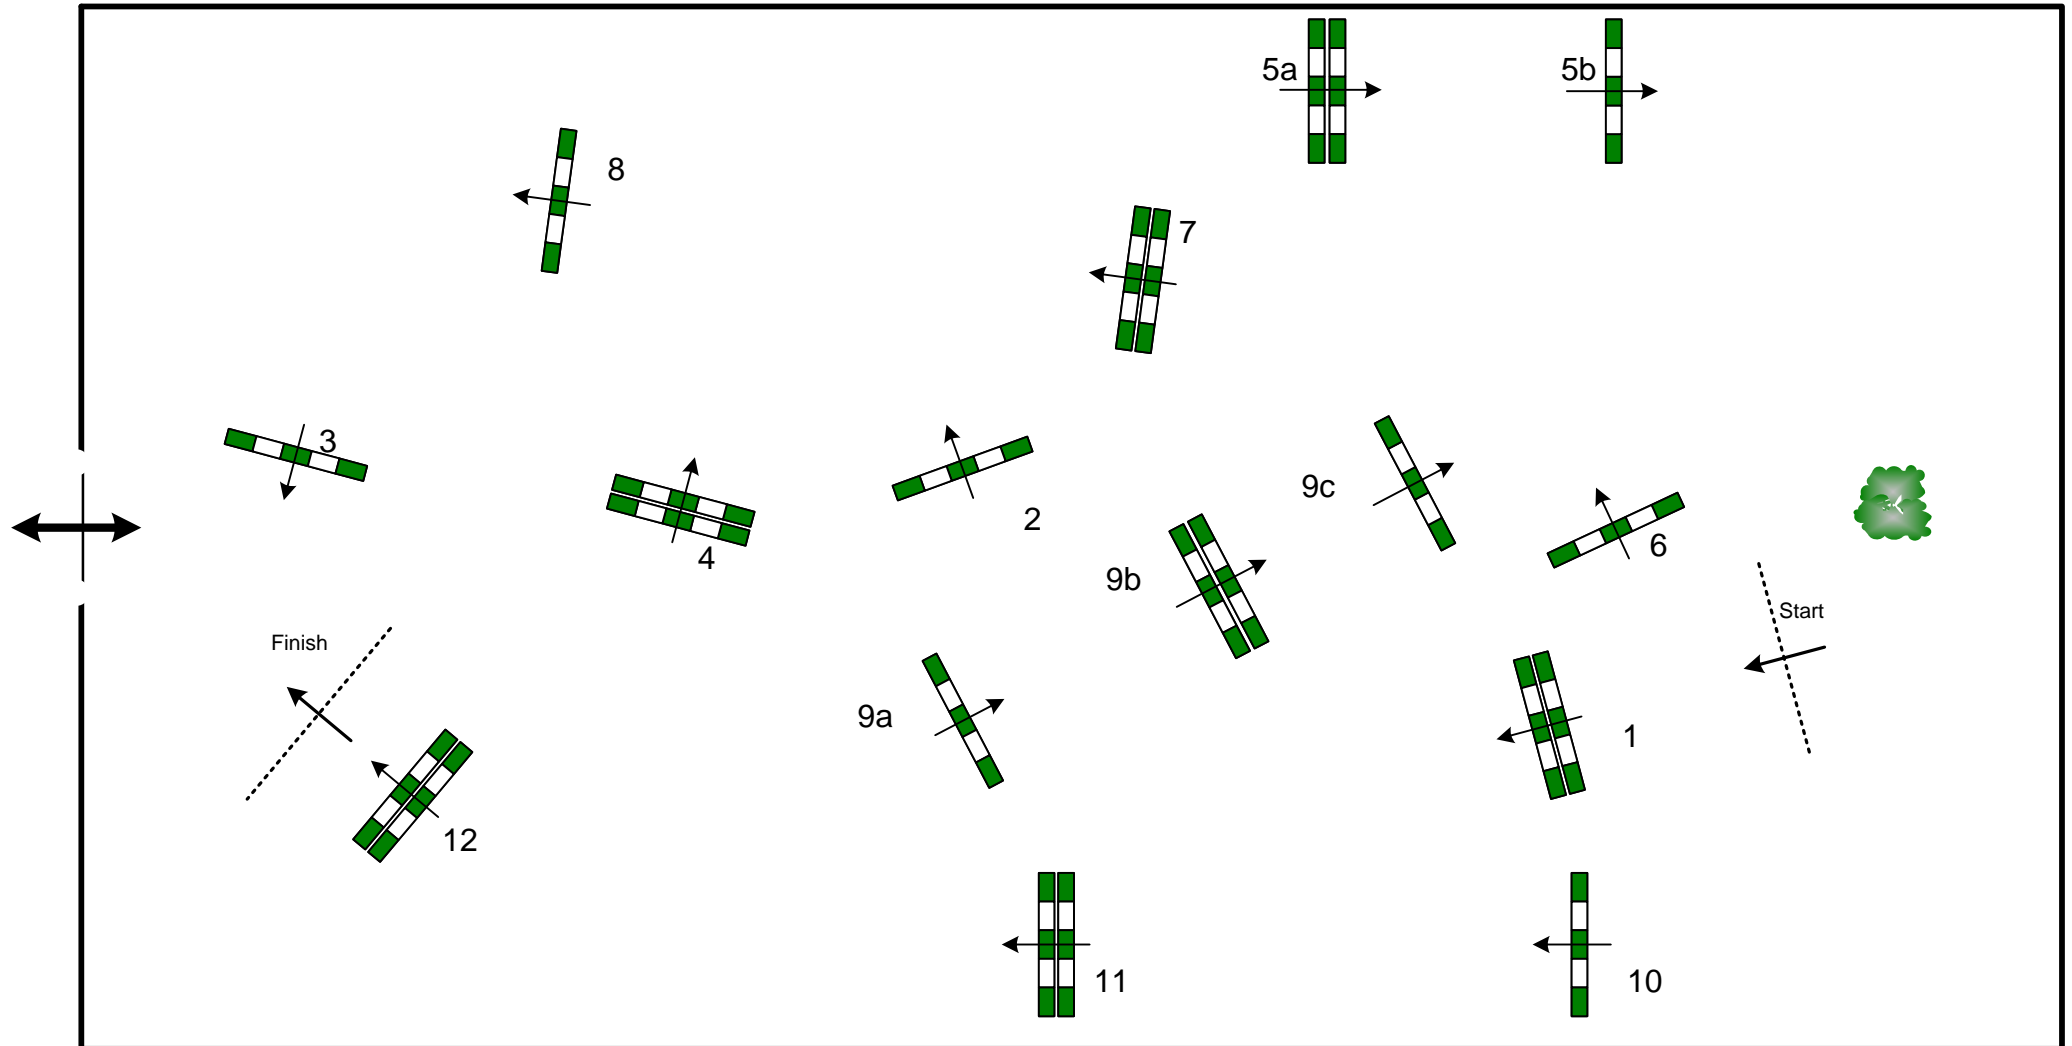

C.S.I 4* Porto - 2009

Competition: 1,50m – against the clock

12th December 2009

Table: A	Speed: 350 m/min	Obstacles: 10	Jump-off: N/A	2nd Jump-off: N/A
National RG: N/A	Length: 460 m	Efforts: 12	Length: 0 m	Length: 0 m
FEI RG / Art. 238.2.1	Time allowed: 79 sec	Penalty sec: N/A	Time allowed: 0 sec	Time allowed: 0 sec
Height: 1,25 m	Time limit: 158 sec	Closed combination: N/A	Time limit: 0 sec	Time limit: 0 sec

C.D.: Bernardo Costa Cabral (POR)