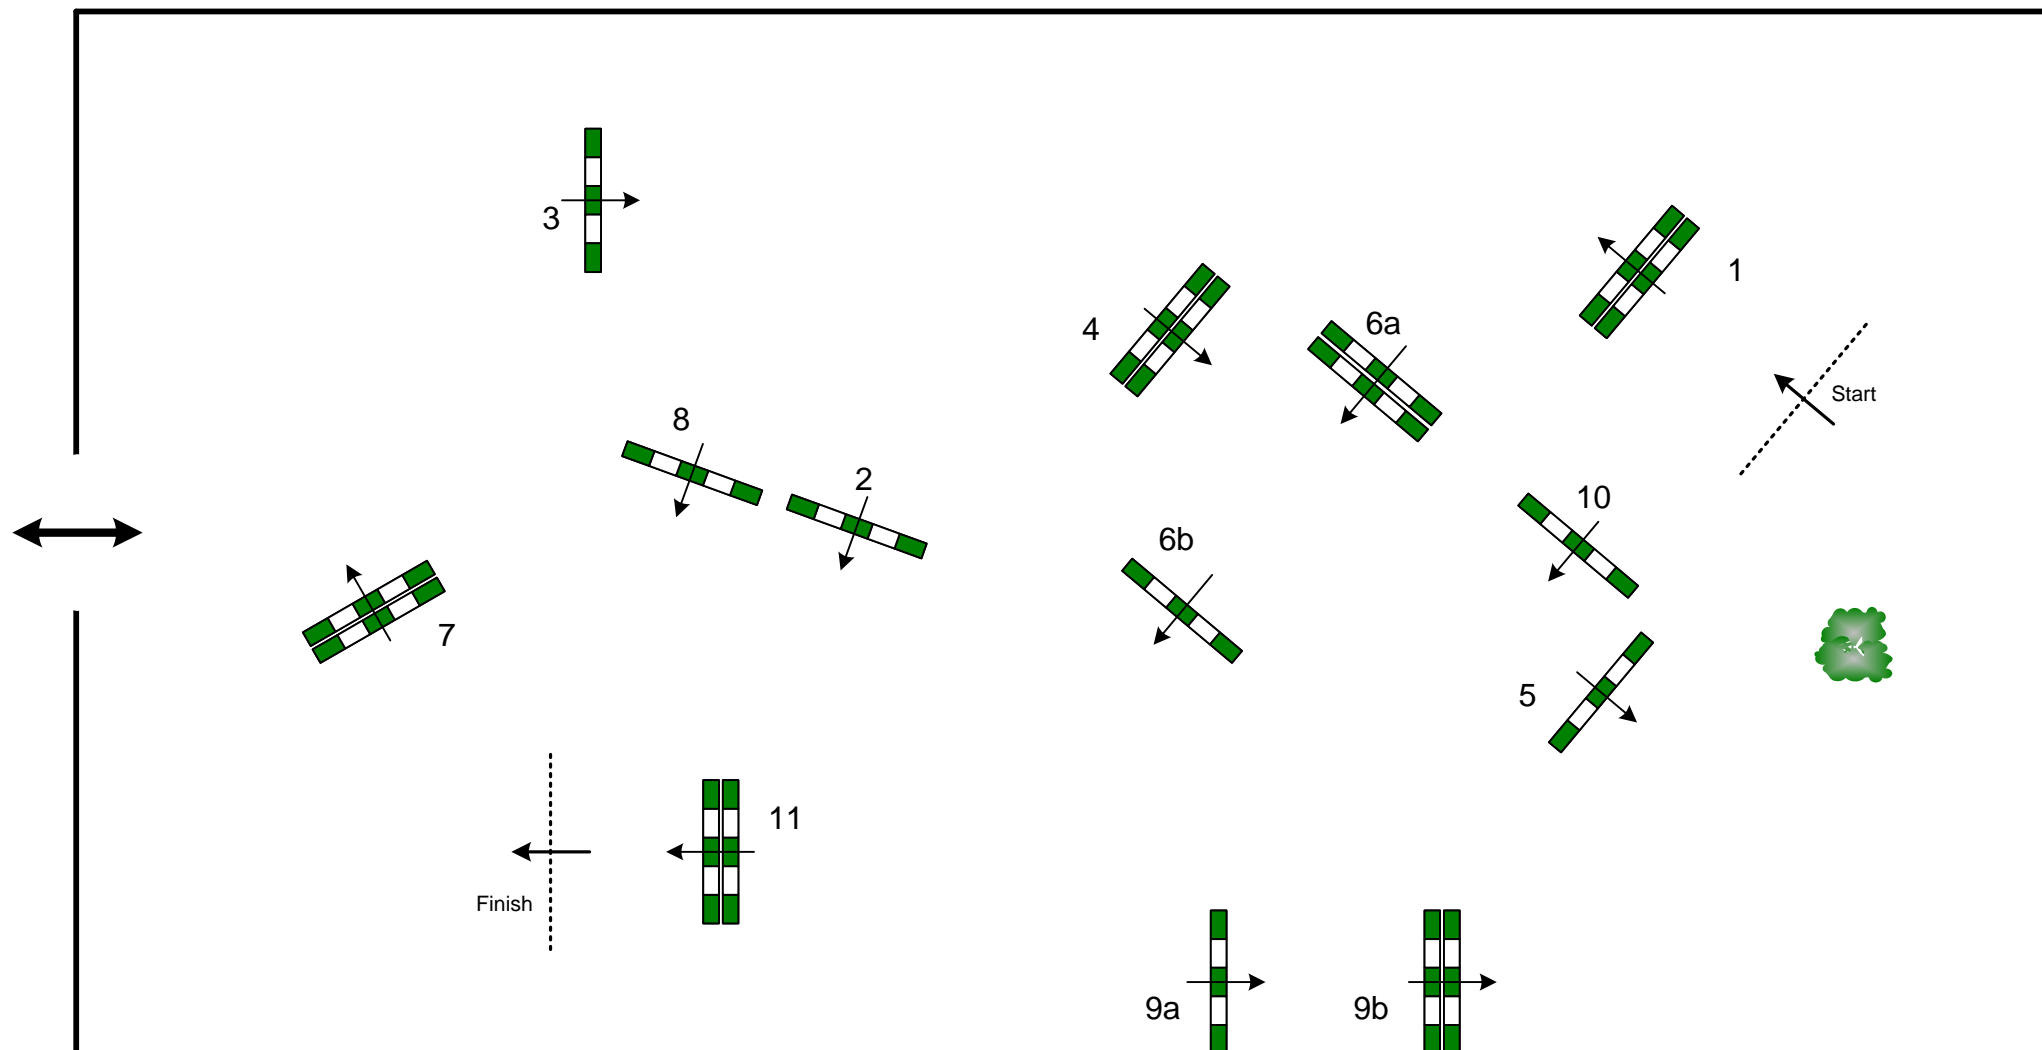

# C.S.I 4\* Porto - 2009

Competition: 10 – 1,45m

13 de Dezembro de 2009

Table: A	Speed: 350 m/min	Obstacles: 11	Jump Off: N/A	2nd Jump-off: N/A
National RG: N/A	Length: 470 m	Efforts: 13	Length: 0 m	Length: 0 m
FEI RG / Art. 238.2.1	Time allowed: 81 sec	Penalty sec: N/A	Time allowed: 0 sec	Time allowed: 0 sec
Height: 1,45 m	Time limit: 162 sec	Closed combination: N/A	Time limit: 0 sec	Time limit: 0 sec

C.D.: Bernardo Costa Cabral (POR)