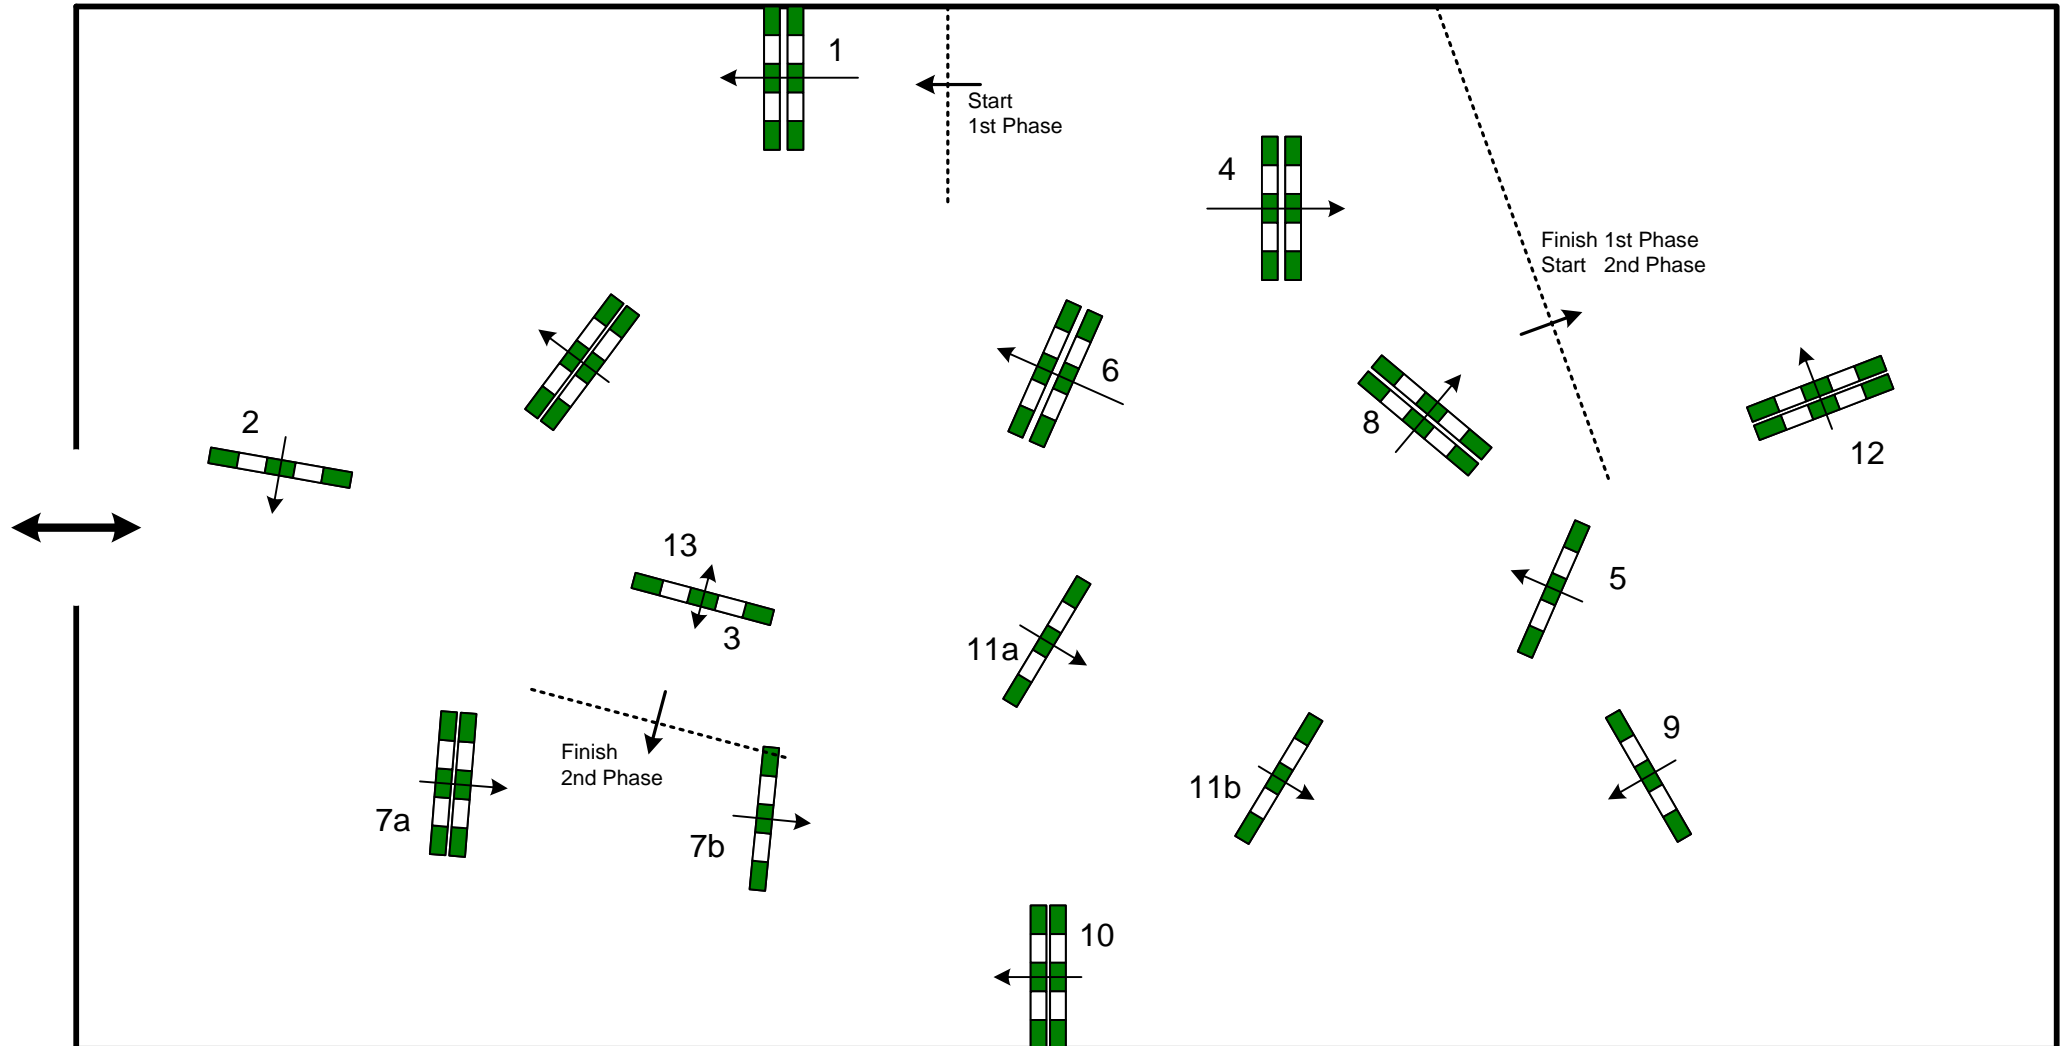

# C.S.I 4\* Porto - 2009

Competition: convidados

11th December 2009

Table: A	Speed: 350 m/min	Obstacles: 8	2nd Phase: 9 to 13	2nd Jump-off: N/A
National RG: N/A	Length: 320 m	Efforts: 9	Length: 250 m	Length: 0 m
FEI RG / Art. 273.5.3	Time allowed: 55 sec	Penalty sec: N/A	Time allowed: 43 sec	Time allowed: 0 sec
Height: 1,25 m	Time limit: 110 sec	Closed combination: N/A	Time limit: 86 sec	Time limit: 0 sec

C.D.: Bernardo Costa Cabral (POR)