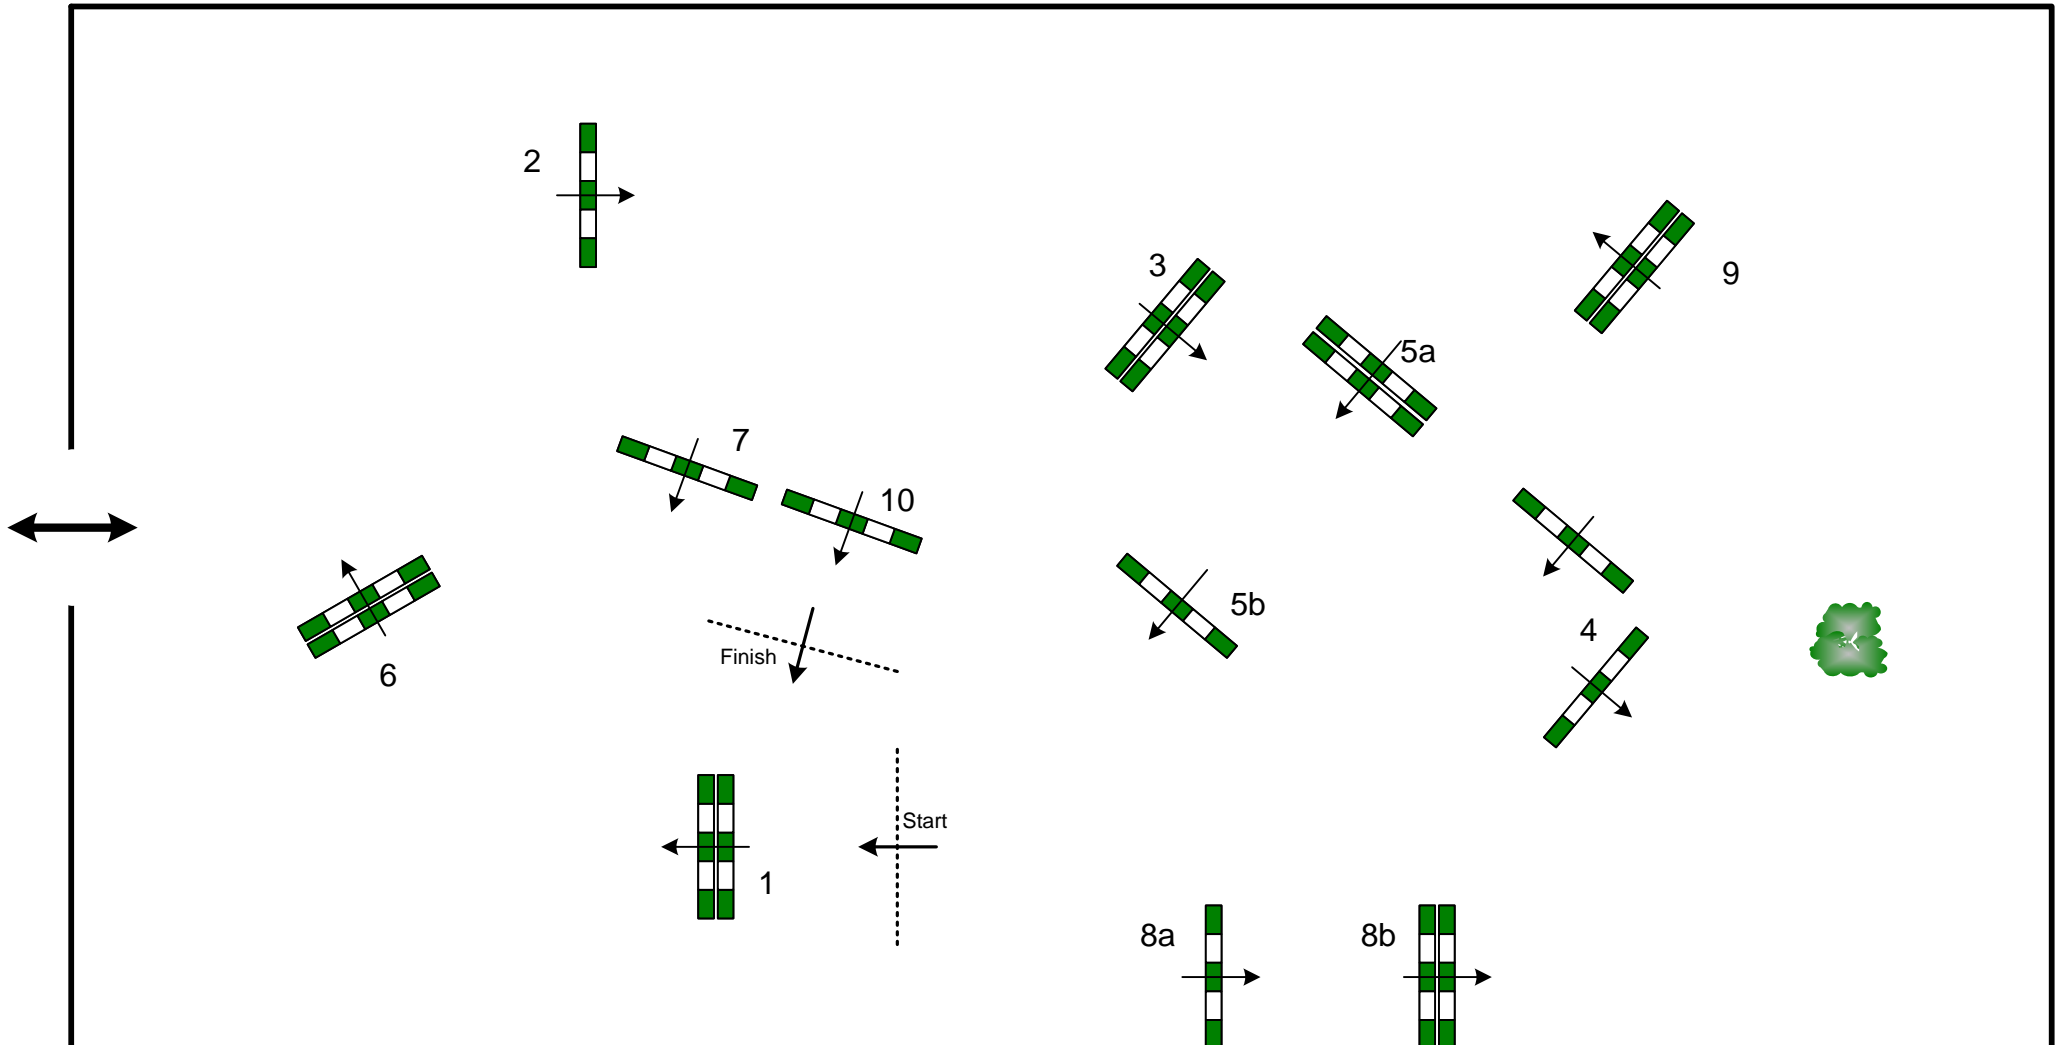

# C.S.I 4\* Porto - 2009

Competition: Convidados

13 de Dezembro de 2009

Table: A	Speed: 350 m/min	Obstacles: 10	Jump Off: N/A	2nd Jump-off: N/A
National RG: N/A	Length: 440 m	Efforts: 12	Length: 0 m	Length: 0 m
FEI RG / Art. 238.2.1	Time allowed: 76 sec	Penalty sec: N/A	Time allowed: 0 sec	Time allowed: 0 sec
Height: 1,25 m	Time limit: 152 sec	Closed combination: N/A	Time limit: 0 sec	Time limit: 0 sec

C.D.: Bernardo Costa Cabral (POR)